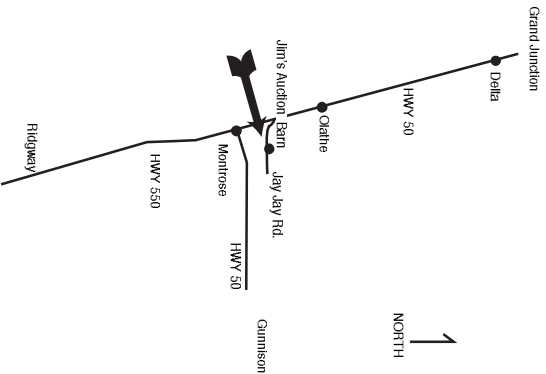

First Class

DIRECTIONS TO JIM'S AUCTION BARN

Coming from the south: 5.2 miles north of Montrose on Hwy. 50 to Jay Jay Rd., turn east (right) on Jay Jay Rd., go about 1 mile to Jim's Auction Barn on the right.

Coming from the north: 18 miles south of Delta on Hwy. 50 to Jay Jay Rd., turn east (left) on Jay Jay Rd., go about 1 mile to Jim's Auction Barn on the right.

Address: 62687 Jay Jay Rd., Montrose, CO 81401